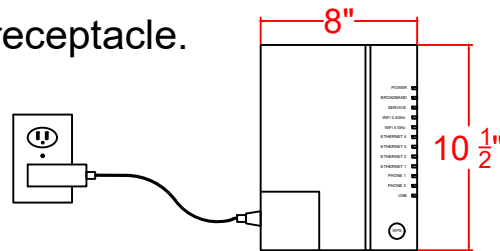

# Interior View

Router must be within  
3' of an electric receptacle.

# Exterior View

Typical Underground  
Installation Shown.

3/4" Conduit