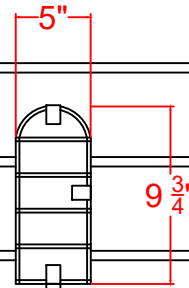

# Interior View

Router must be within  
3' of an electric receptacle.

# Exterior View

Typical Underground  
Installation Shown.

3/4" Conduit